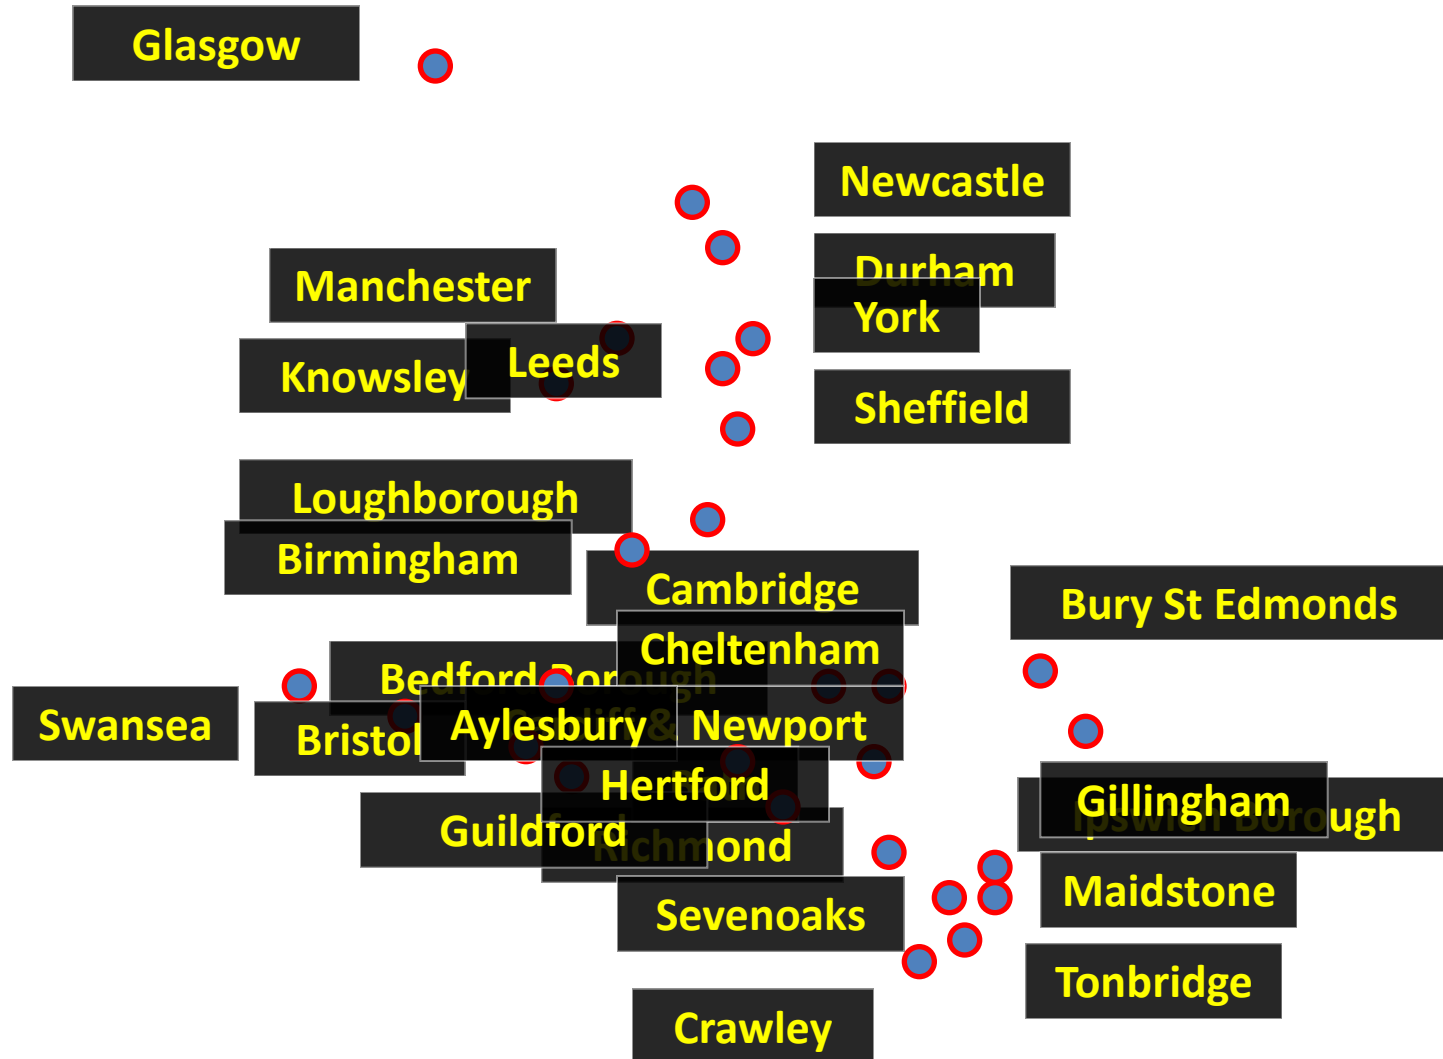

Venues – not just London

Other London Venues:

Wembley Arena
Earls Court
ExCeL
Greenwich Park
Horse Guards Parade
Hyde Park
Lord's
North Greenwich Arena
The Mall
Royal Artillery Barracks
Wimbledon

Hampden Park, Glasgow

St James's Park, Newcastle

Old Trafford, Manchester

City of Coventry Stadium

**Broxbourne,
Canoe & Kayak**

Millennium Stadium, Cardiff

**Hadleigh Farm,
Mountain Biking**

Dorney Lake, Rowing

Surrey Road Cycling

**Brands Hatch
Paralympic Cycling**

Weymouth & Portland, Sailing

Not Protectively Marked

Pre-Games Training Camps

- ~~Wales~~ ~~England~~ ~~Scotland~~ ~~Wales~~ ~~England~~ ~~Scotland~~

Not Protectively Marked